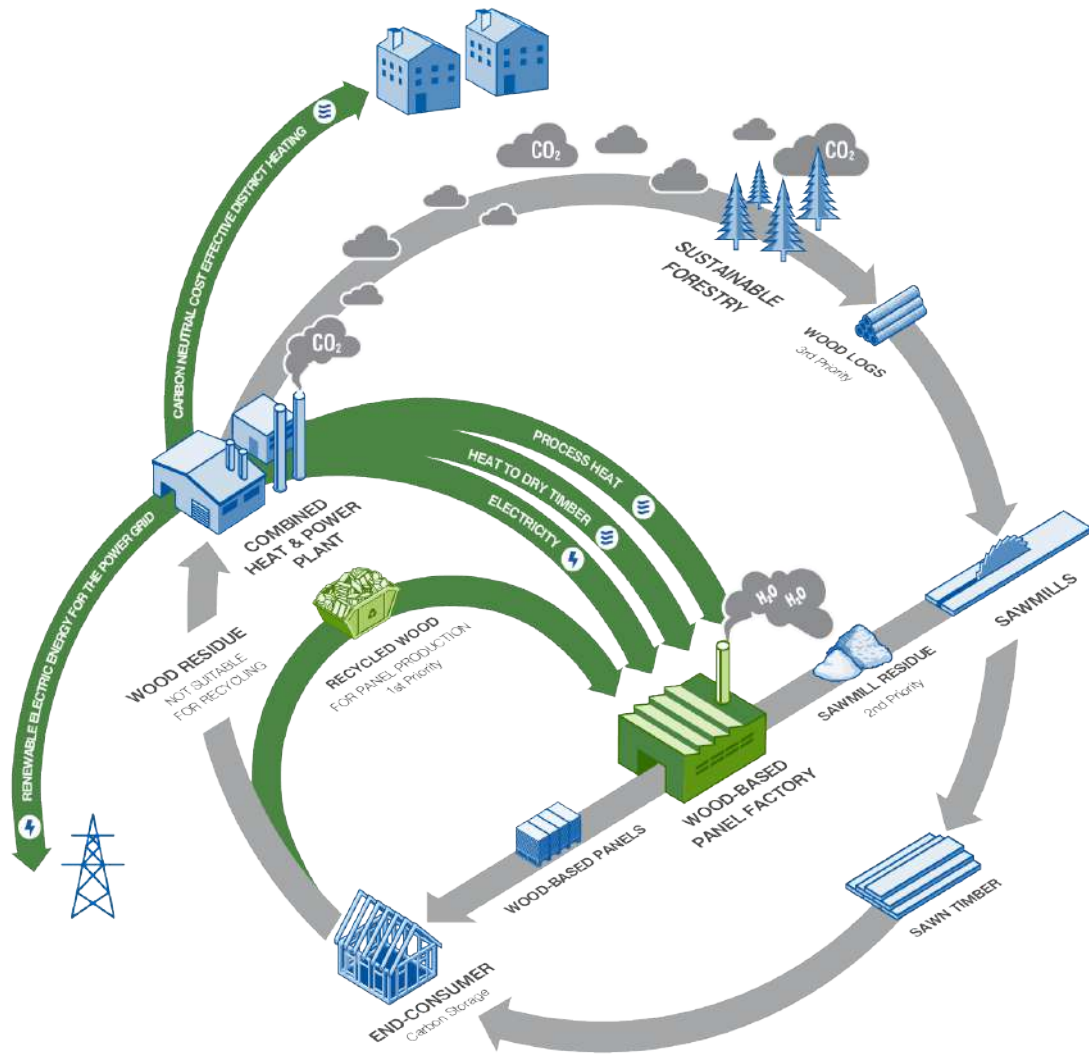

Making Circularity a Reality

We strive for the lowest environmental impact by applying the principles of the circular economy - reduce, reuse, recycle for zero waste manufacturing.

85%

Recycled wood content in our particleboard

CO₂ Negative

Carbon negative products available

100% recyclable

Becoming raw material for brand new products

1,700kg CO₂

Saving per 1000 miles by manufacturing in the UK