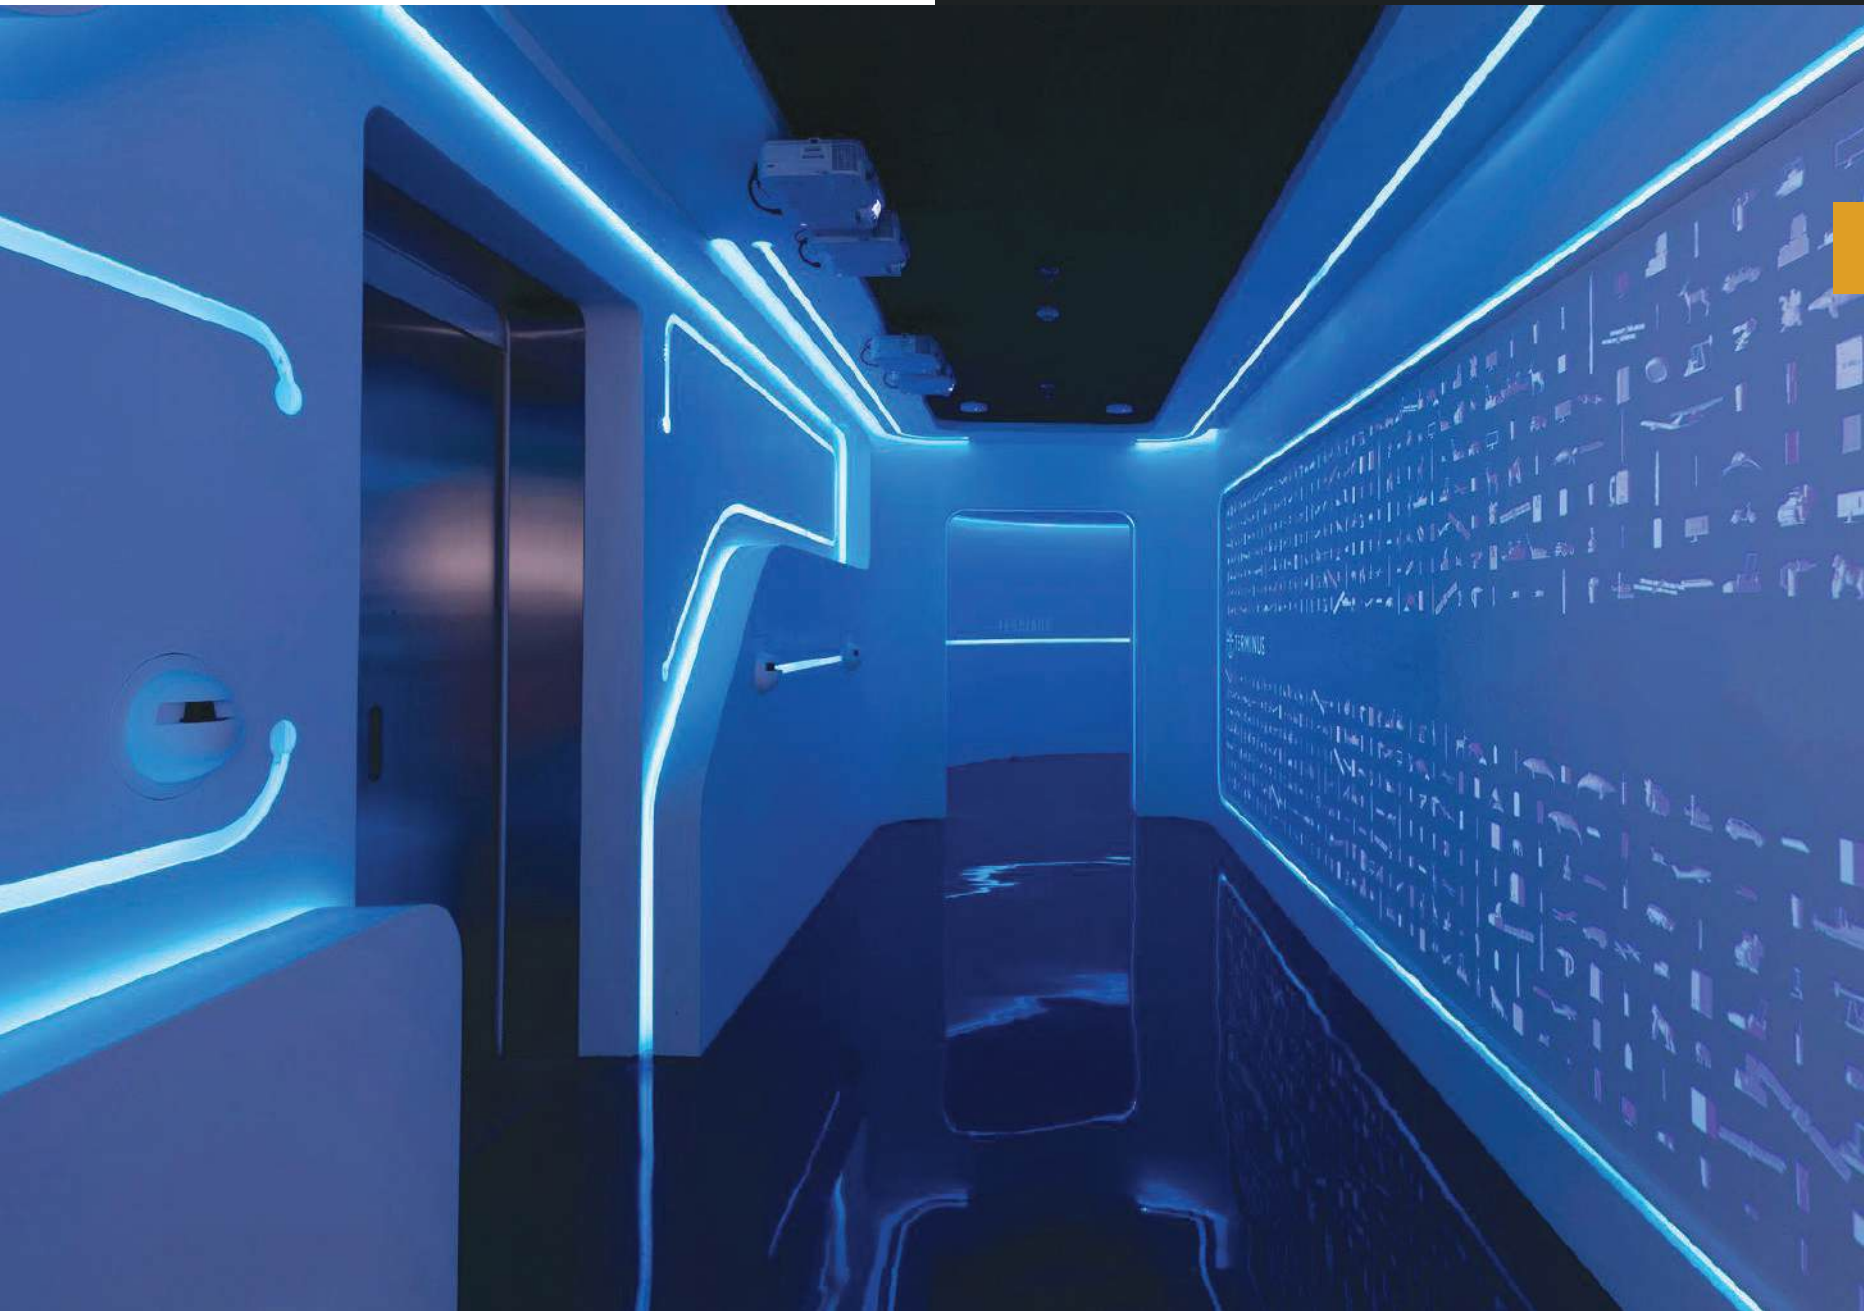

S-008
N-White