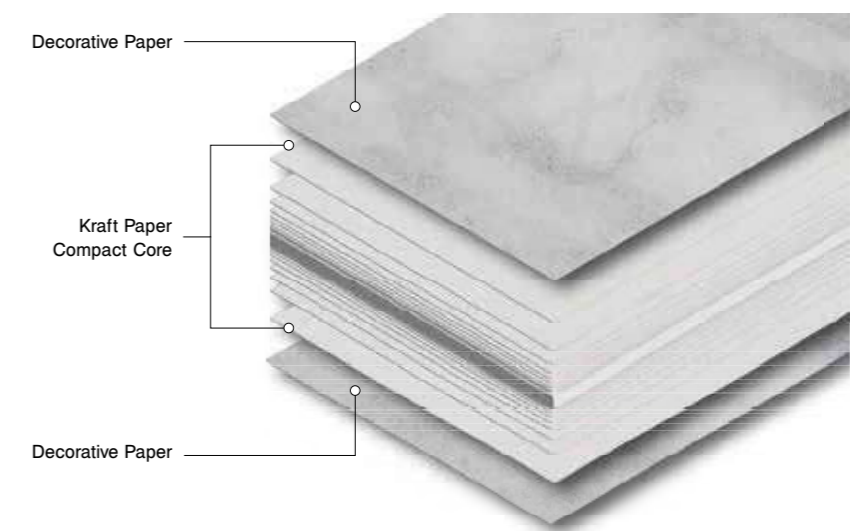

Slim Line is a collection of 12mm compact worktops with a colour coordinated core, ideal for luxury kitchen designs. It comprises specially selected designs that bring sophisticated style to any kitchen.

All Slim Line products have improved resistance to abrasion and moisture, meaning they not only look great but they perform well too. With no need for additional edging or surface finishing, they are perfect for bespoke design projects.

Designed with a complementary core in white, grey, or black, this stunning collection provides a versatile solution with a modern appeal to stand up to everyday use. These compact worktops are functional, stain and heat-resistant, hygienic and easy to clean, with antibacterial properties, and highly water resistant too!