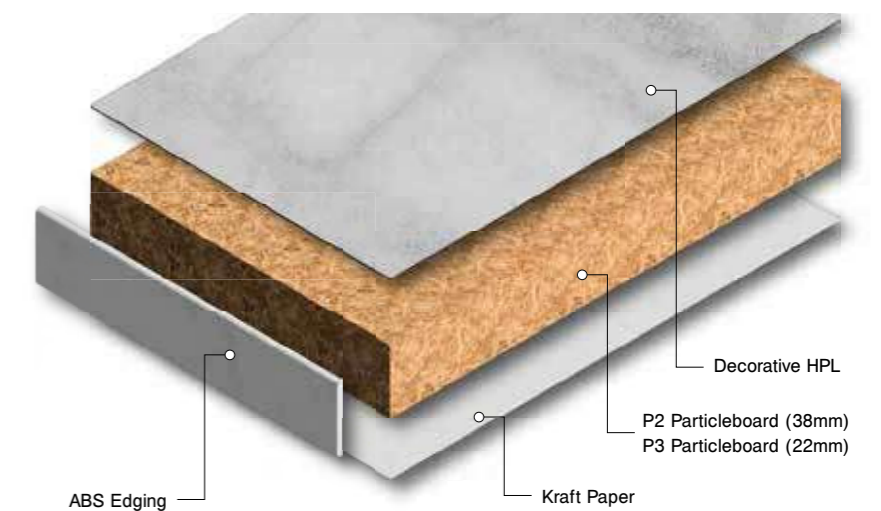

These contemporary style worktops feature a straight Square Edge created from 1.5 mm ABS edging in the same decor, providing a sturdy, solid product with a neat finish. The sleek profile and clean lines make these worktops the perfect choice for any modern or minimalist kitchen design.

ABS is a high-grade thermoplastic that can withstand water, is highly heat resistant, and is not damaged by domestic cleaning products making it perfect for family kitchens. Our Square Edge Laminate Worktops are available in two thickness options;

38mm thick worktops are made using P2 Particleboard traditionally used in furniture production.

22mm thick worktops are made using P3 particleboard which gives enhanced resistance to moisture.