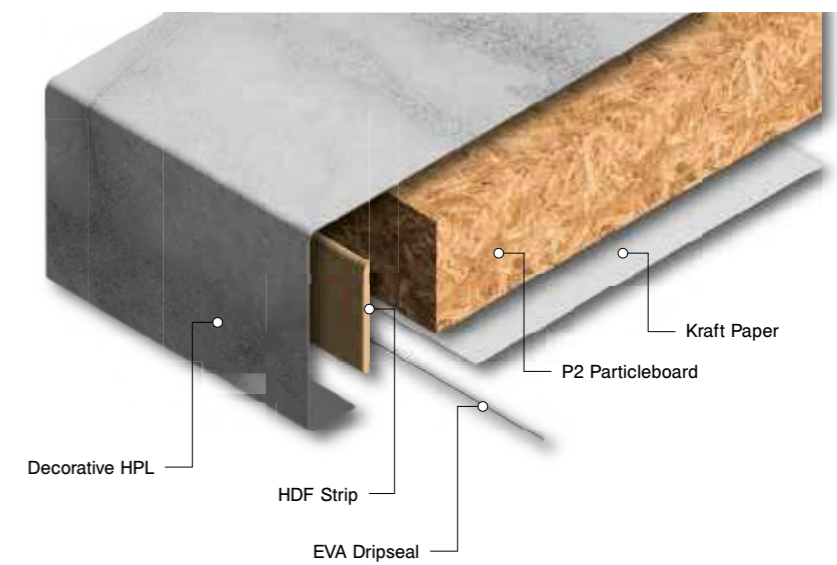

Our Round Edge Worktops use raw P2 Particleboard covered with decorative High Pressure Laminate (HPL), and a special High Density Fiberboard (HDF) strip to strengthen the front edge and increase impact resistance.

Additionally, an EVA Dripseal is placed underneath the profiled edge along the entire worktop length, forming a drip barrier to keep out water. This provides extra protection in areas such as above a dishwasher where standard worktops are vulnerable to steam.

The slightly rounded 3mm radius creates a U-shape profile, which is available on one long side for worktops and both long sides for breakfast bars.